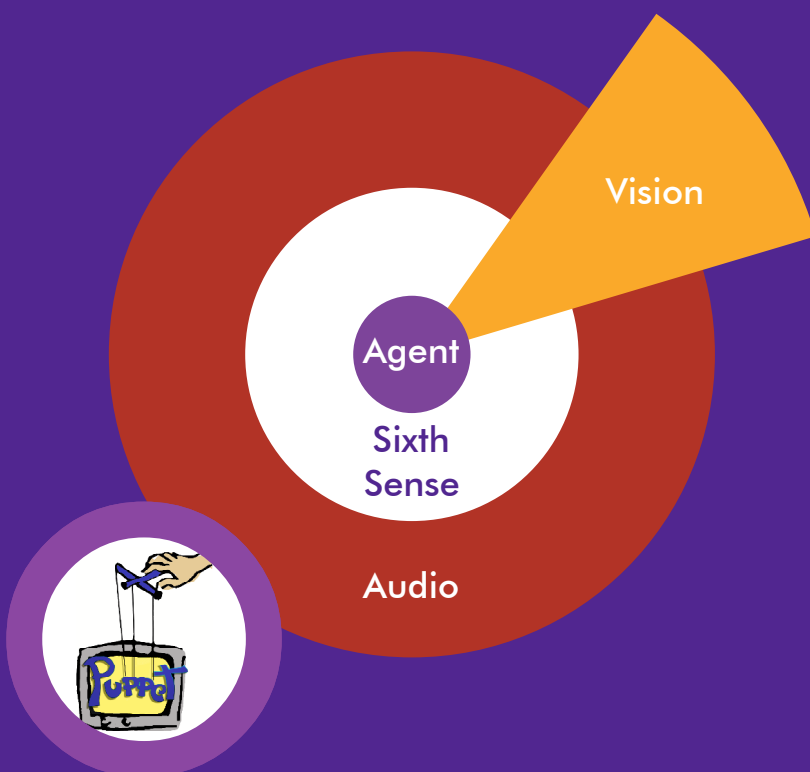

# Virtual Puppet Theatre

## Platform Overview

## Percept Generation Performed by Virtual Environment Server

### Sixth Sense Percepts

Simulates the feeling of somebody being present in immediate vicinity, even if outside field of view.